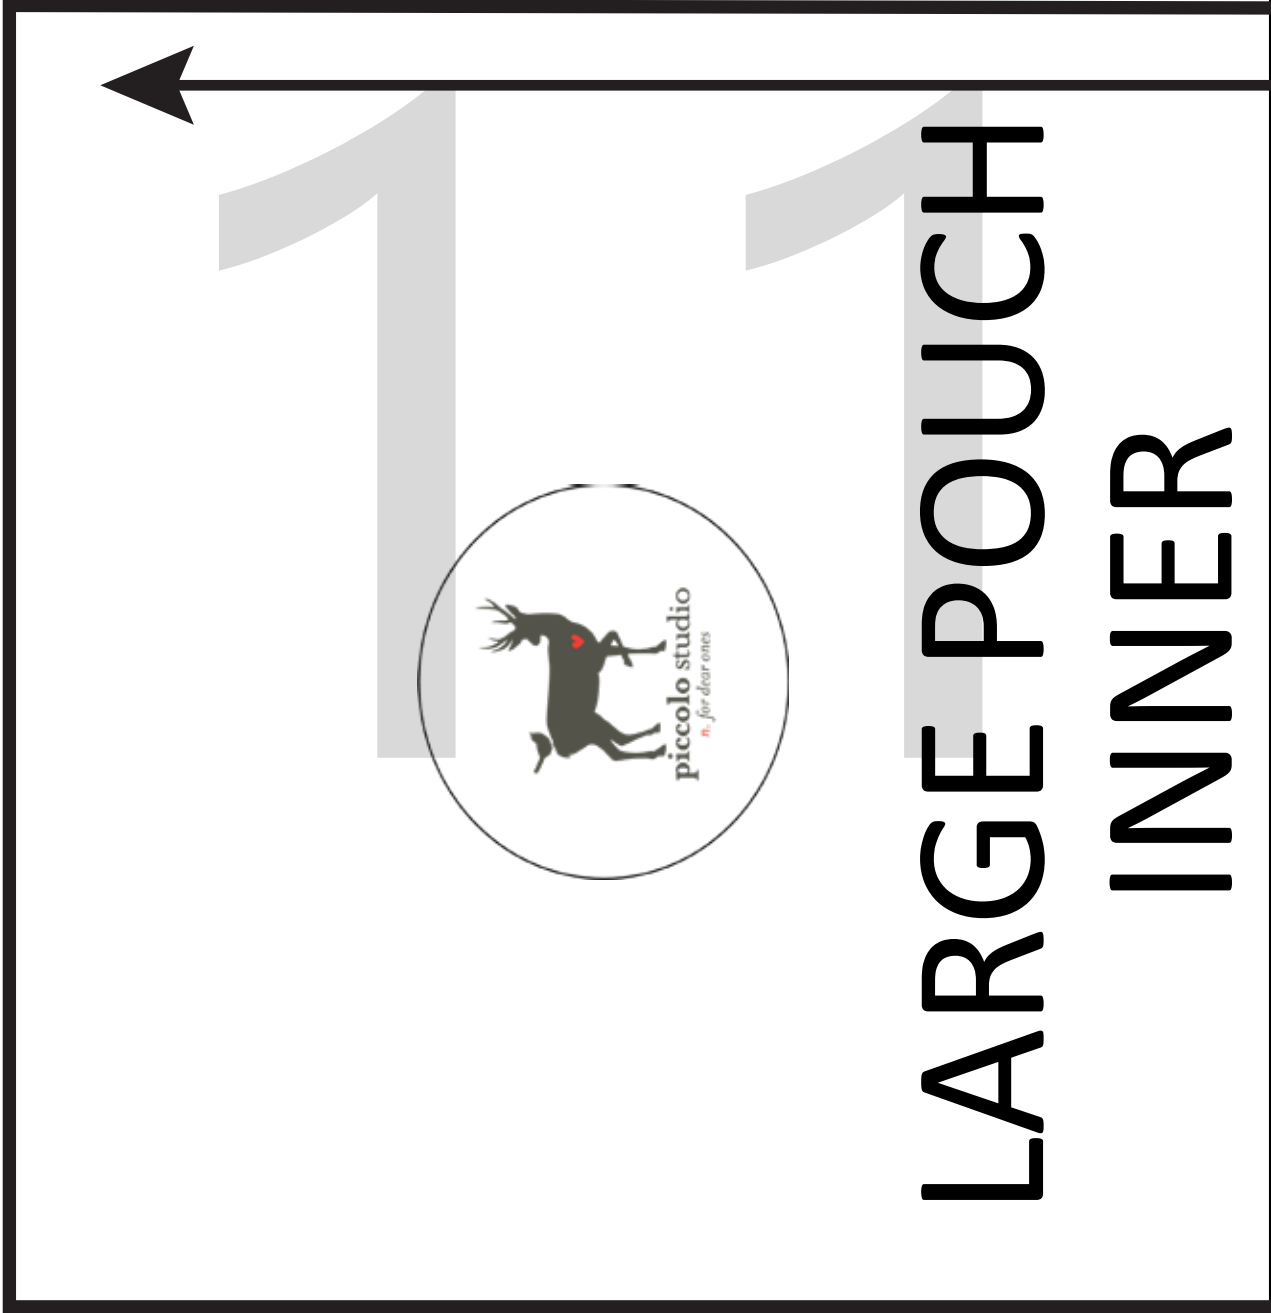

MEDIUM POUCH INNER

25 x 40cm
(10" x 16")

MEDIUM POUCH OUTER

25 x 35cm
(10" x 14")
(finished size)

MEDIUM LARGE
POUCH
OUTER

30 x 35 cm

MEDIUM LARGE
POUCH
INNER

LARGE POUCH OUTER

35 x 40cm

(finished size)

6

FOLD

30 x 35cm
(12" x 14")
(finished size)

FOLD

30 x 40cm
(12" x 16")
(finished size)

9

FOLD

(14" x 16")
(finished size)

10

FOLD

35 x 45cm
(14" x 18")
(finished size)

FOLD